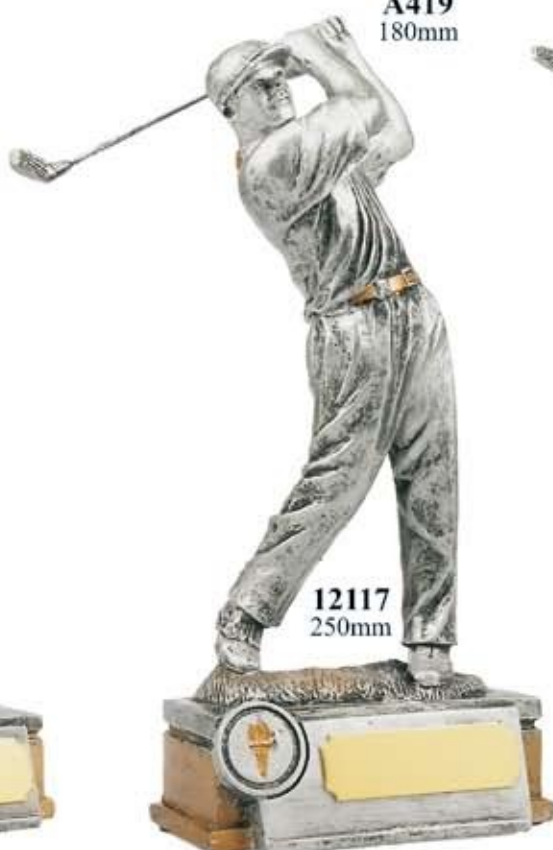

MEDAL BOXES & RIBBONS AVAILABLE FOR ALL MEDALS

MS909G
65mm

MH909S
52mm

MH909G
52mm

MH909B
52mm

M9217
64mm

AVAILABLE
IN 2 SIZES

A421
160mm

A420
180mm

A419
180mm

26556 **26656**
150mm 180mm

12034
80mm

12017
210mm

12117
250mm

12217
290mm